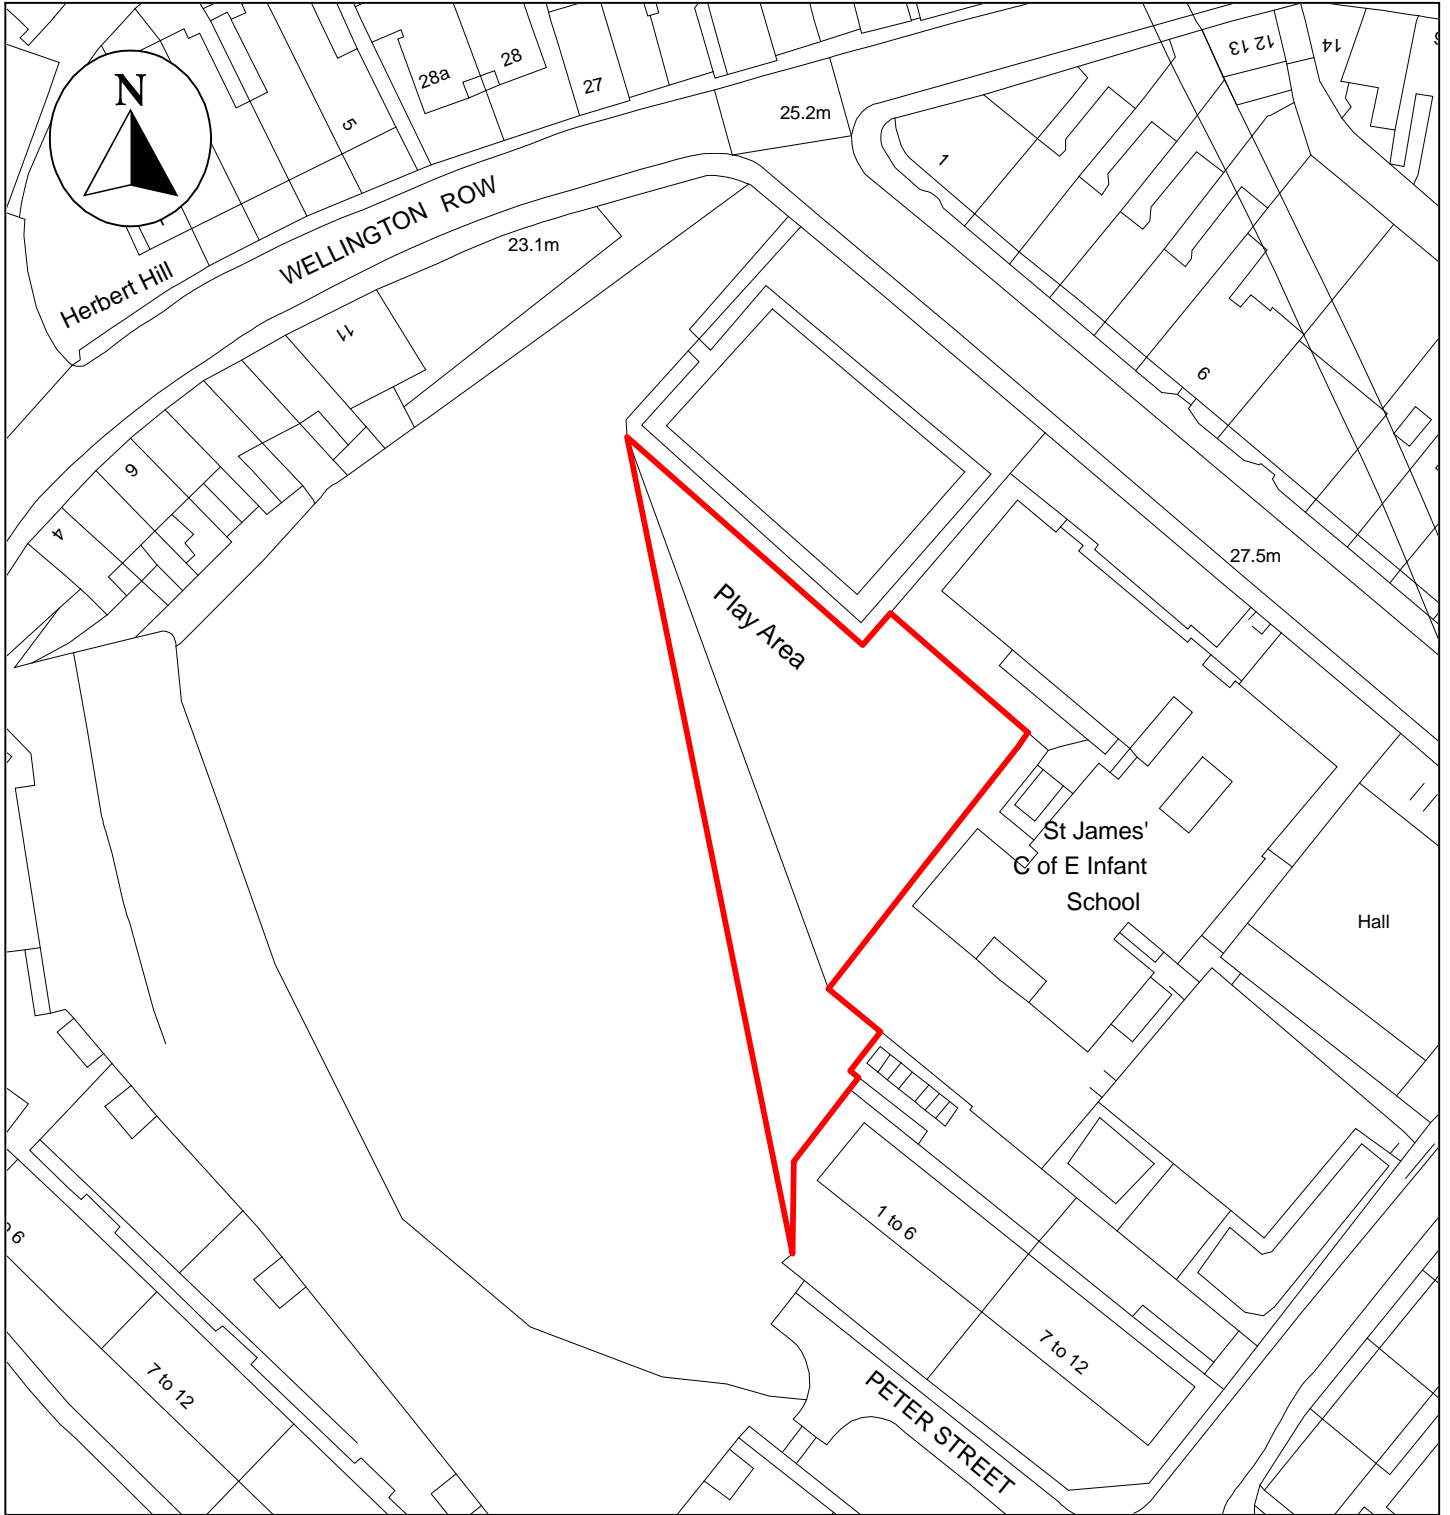

Public Space Protection Order Cumberland Council 2024

ANTI-SOCIAL BEHAVIOUR CRIME AND
POLICING ACT 2014

Play Area, High Street, Whitehaven, CA28 7HA

Neighbourhoods
Education and Enforcement
Allerdale House
Workington
CA14 3YJ

Scale: 1 : 750
Date: February 2024

©crown copyright database rights 2024
ordnance survey AC0000861732